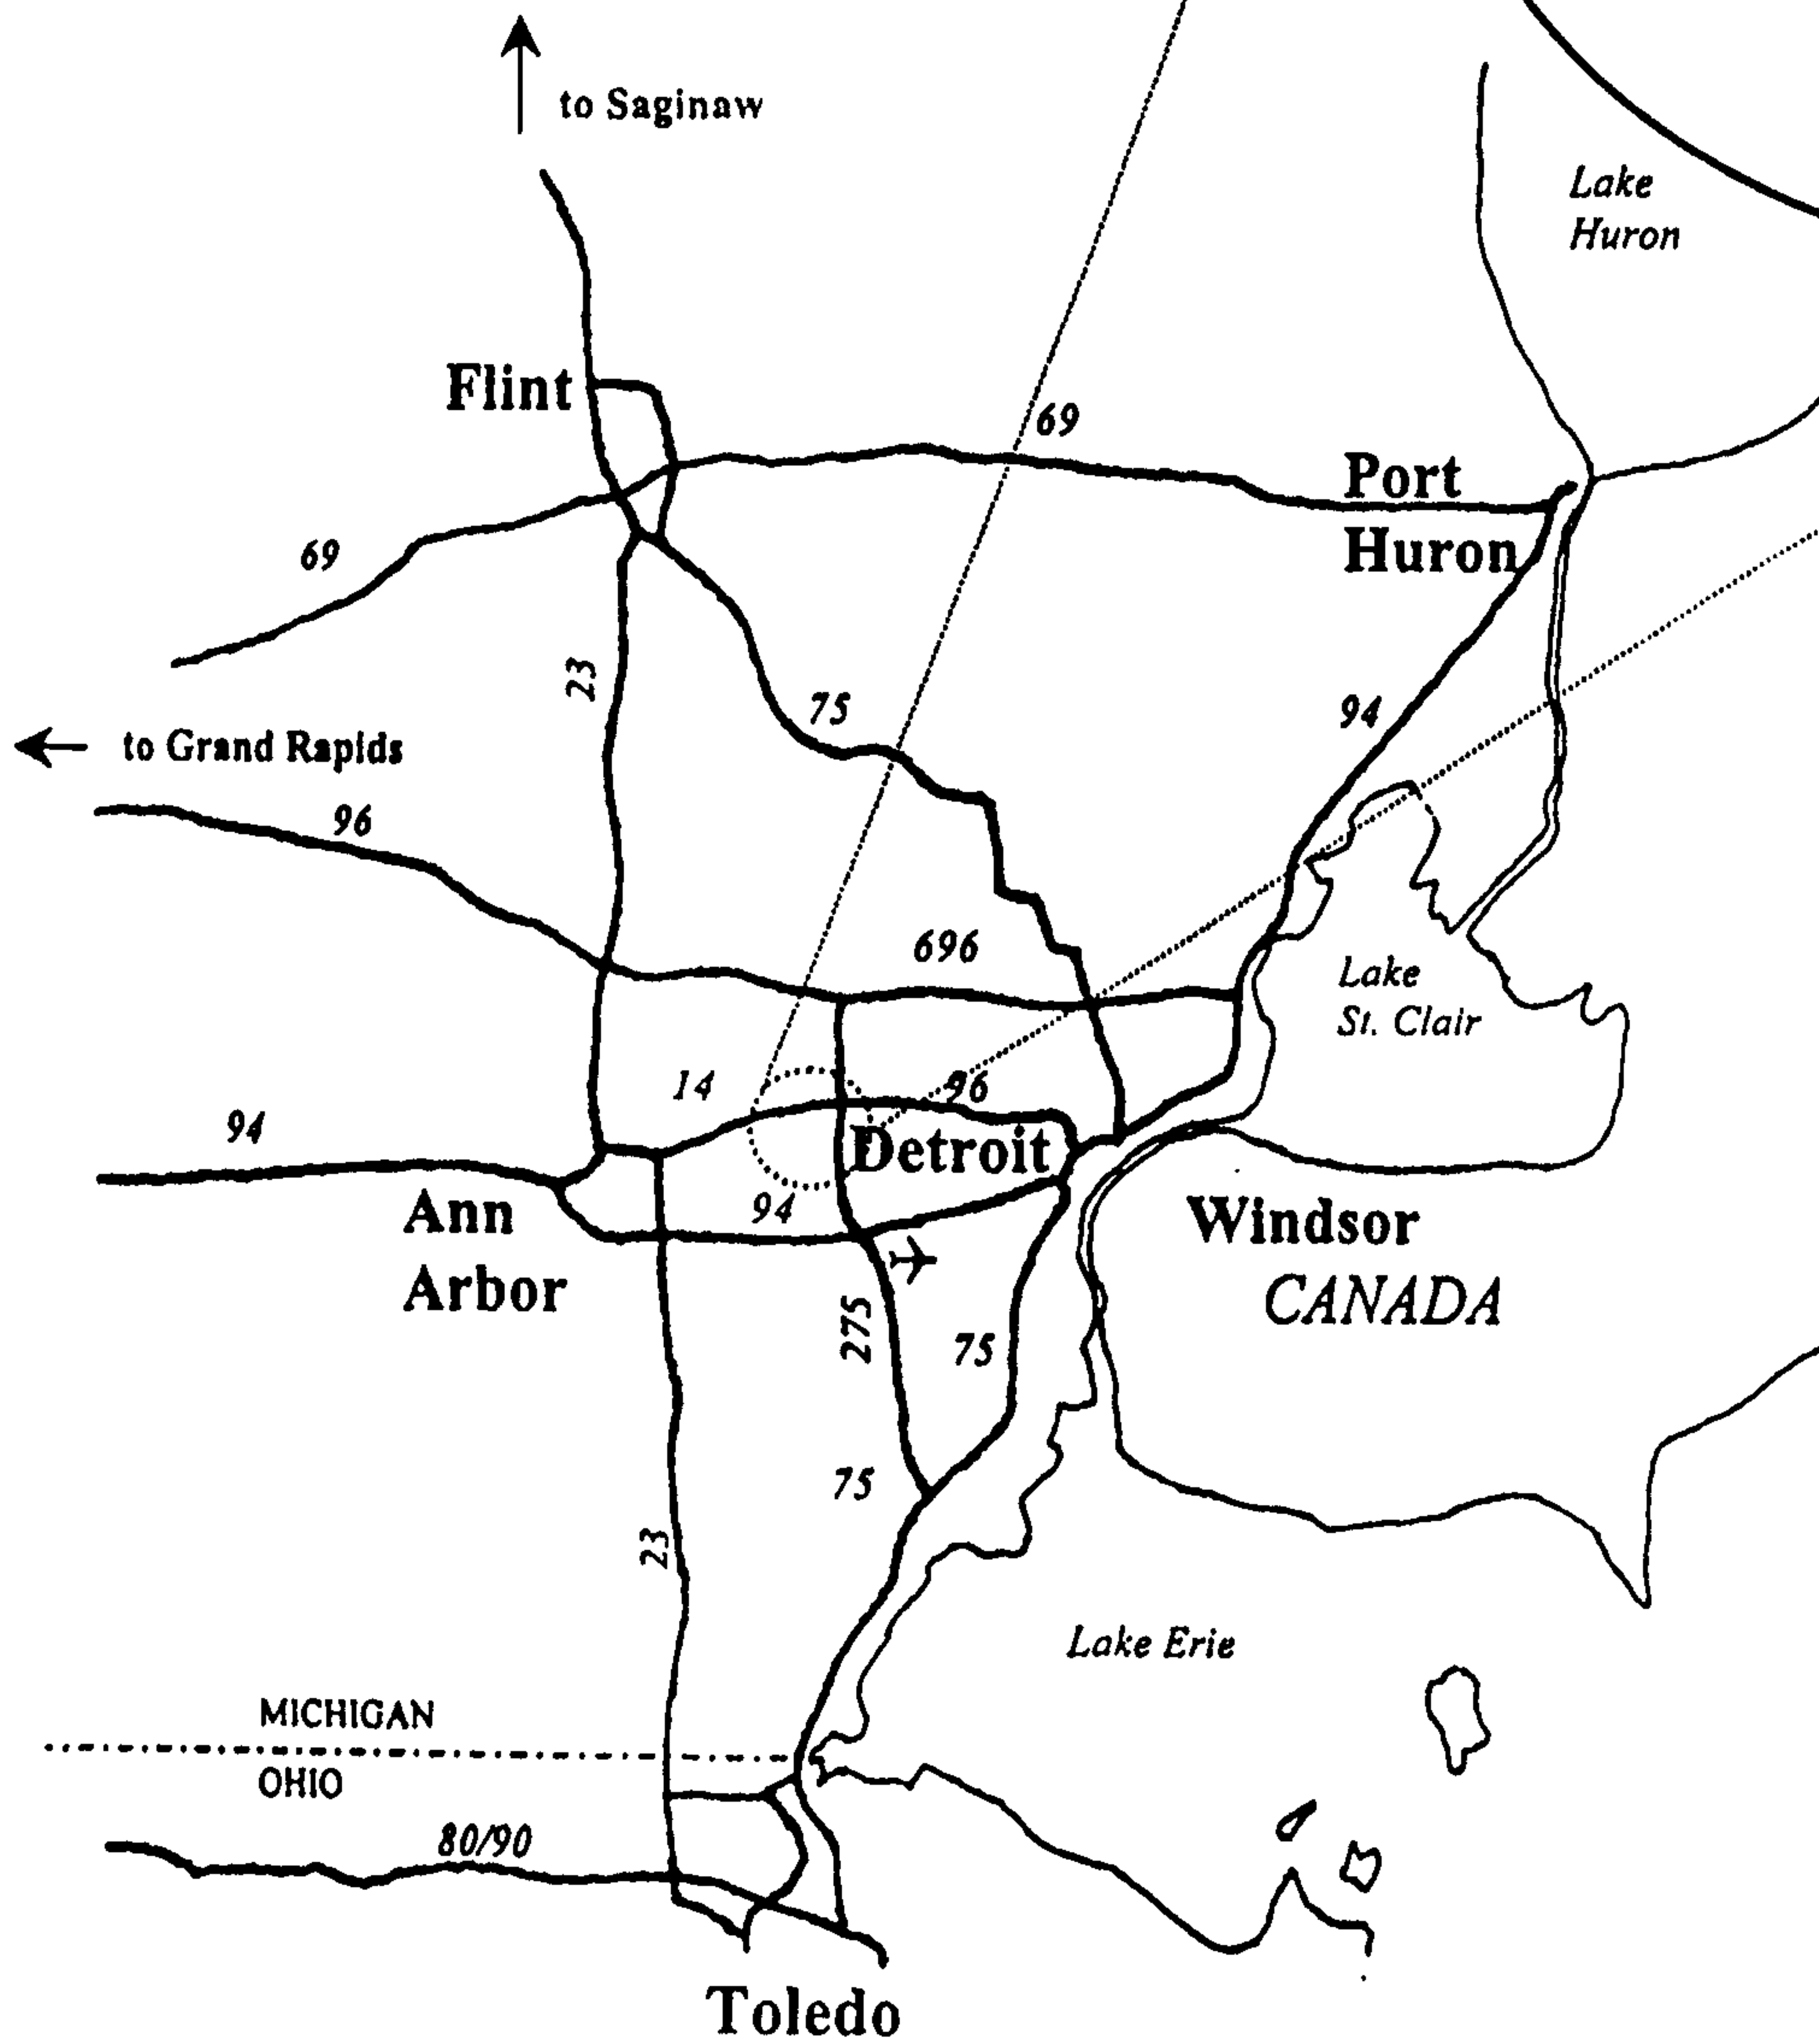

Map to the Westminster Reformed Church

At the Michigan Theological Seminary Campus
41550 E. Ann Arbor Trail
Plymouth, MI 48170

(313) 295-3602
rostella@comcast.net

✈ - Detroit Metropolitan Airport: east of 275, south side of 94