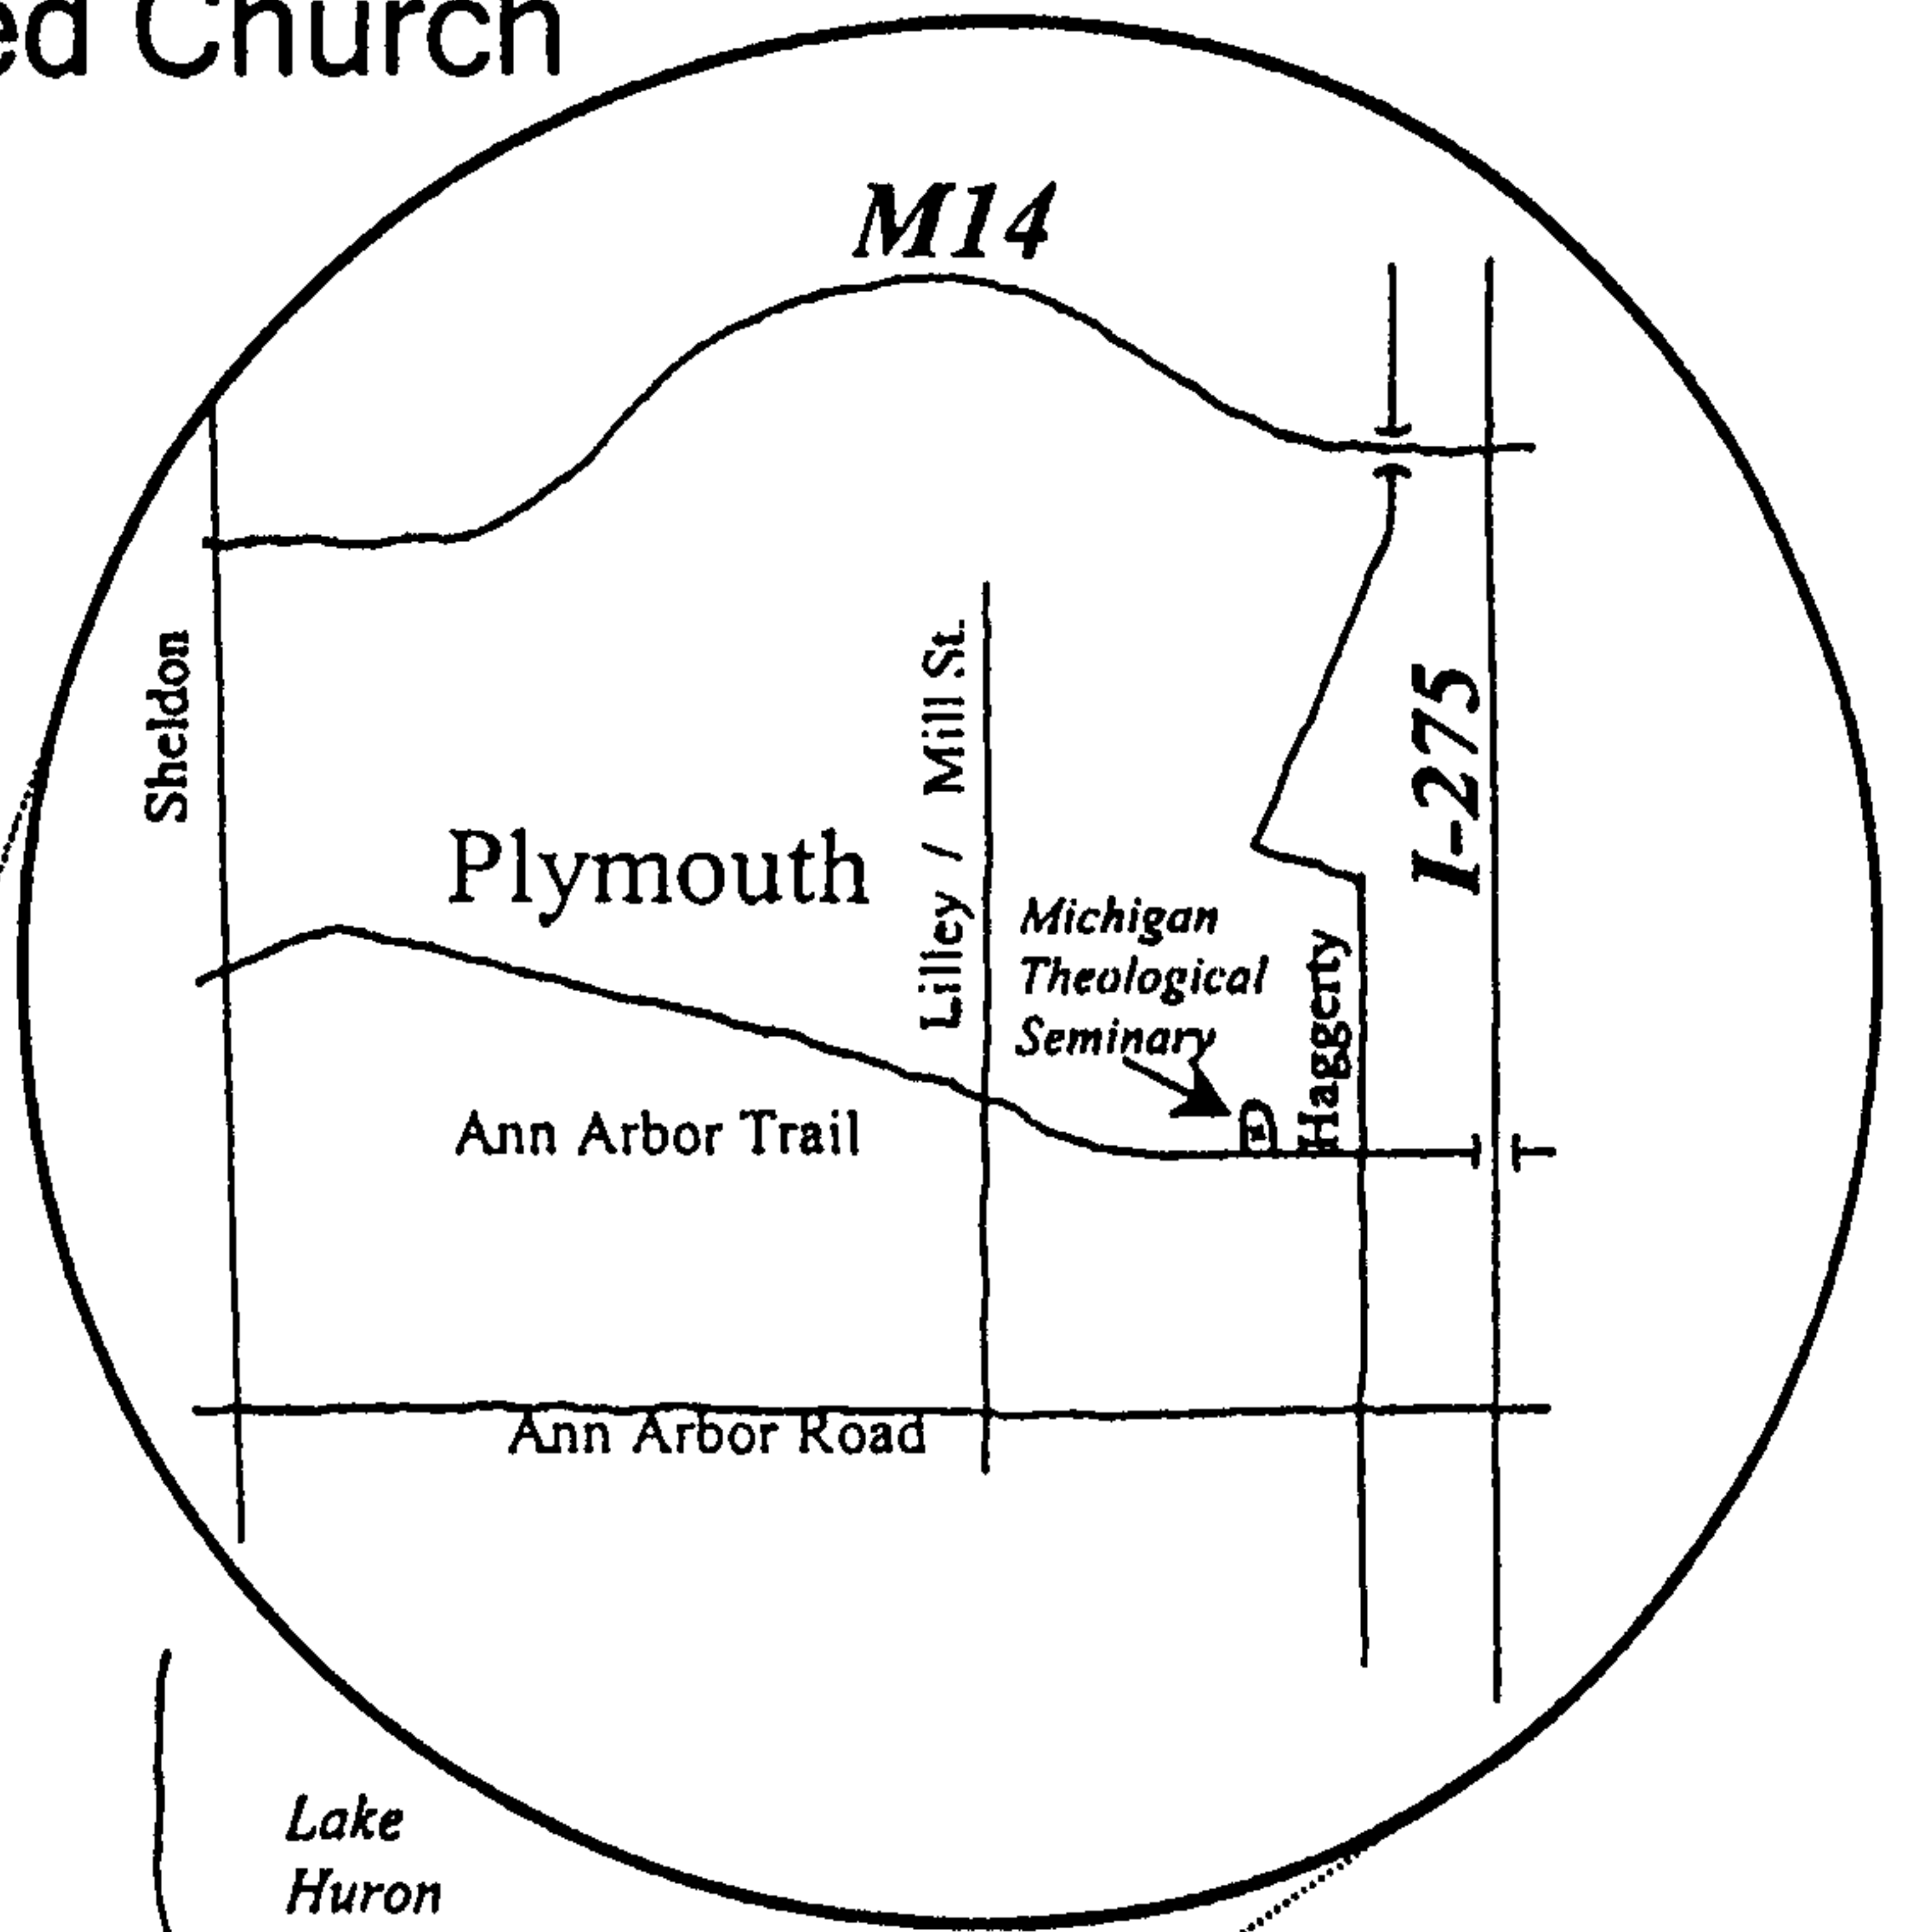

Map to the Westminster Reformed Church

At the Michigan Theological Seminary Campus
41550 E. Ann Arbor Trail
Plymouth, MI 48170

(313) 295-3602
rostella@comcast.net

✈ - Detroit Metropolitan Airport: east of 275, south side of 94